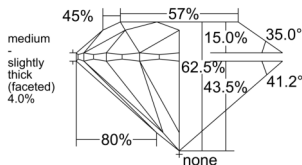

GIA®

FACSIMILE

GIA REPORT 1523058411

Verify this report at GIA.edu

GIA NATURAL DIAMOND DOSSIER®

May 05, 2025
GIA Report Number 1523058411
Shape and Cutting Style ..... Round Brilliant
Measurements ..... 5.82 - 5.86 x 3.65 mm

GRADING RESULTS

Carat Weight ..... 0.77 carat
Color Grade ..... D
Clarity Grade VVS2
Cut Grade ..... Excellent

ADDITIONAL GRADING INFORMATION

Polish ..... Excellent
Symmetry ..... Excellent
Fluorescence ..... Strong Blue
Clarity Characteristics ..... Needle, Pinpoint
Inscription(s): GIA 1523058411

PROPORTIONS

GRADING SCALES

GIA COLOR SCALE	GIA CLARITY SCALE	GIA CUT SCALE	
D	FLAWLESS	EXCELLENT	
E	INTERNALLY FLAWLESS		
F		VVS₁	VERY GOOD
G	VVS₂		
H	VS₁	GOOD	
I	VS₂		
J	SI₁	FAIR	
K	SI₂		
L	I₁	POOR	
M	I₂		
N	I₃		
O			
P			
Q			
R			
S			
T			
U			
V			
W			
X			
Y			
Z