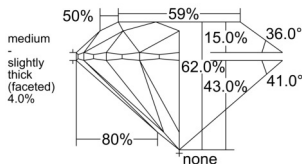

GIA®

FACSIMILE

GIA REPORT 1523092851

Verify this report at GIA.edu

GIA NATURAL DIAMOND DOSSIER®

May 09, 2025
GIA Report Number 1523092851
Shape and Cutting Style ..... Round Brilliant
Measurements ..... 5.50 - 5.53 x 3.42 mm

GRADING RESULTS

Carat Weight ..... 0.64 carat
Color Grade ..... E
Clarity Grade VVS1
Cut Grade ..... Excellent

ADDITIONAL GRADING INFORMATION

Polish ..... Excellent
Symmetry ..... Excellent
Fluorescence ..... None
Clarity Characteristics ..... Pinpoint, Feather, Chip
Inscription(s): GIA 1523092851

PROPORTIONS

GRADING SCALES

GIA COLOR SCALE

COLOREDNESS	D
	E
	F
	G
	H
	I
	J
NEAR COLORLESS	K
	L
	M
Faint	N
	O
	P
	Q
	R
	S
	T
	U
	V
	W
	X
	Y
	Z

GIA CLARITY SCALE

VERY VERY SLIGHTLY INCLUDED	FLAWLESS
	INTERNALLY FLAWLESS
VERY SLIGHTLY INCLUDED	VVS₁
	VVS₂
SLIGHTLY INCLUDED	VS₁
	VS₂
INCLUDED	SI₁
	SI₂
	I₁
	I₂
	I₃

GIA CUT SCALE

EXCELLENT
VERY GOOD
GOOD
FAIR
POOR