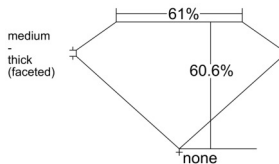

GIA®

FACSIMILE

GIA REPORT 1523097493

Verify this report at GIA.edu

GIA NATURAL DIAMOND DOSSIER®

May 09, 2025
GIA Report Number 1523097493
Shape and Cutting Style ..... Pear Brilliant
Measurements ..... 7.14 x 3.97 x 2.41 mm

GRADING RESULTS

Carat Weight ..... 0.40 carat
Color Grade ..... D
Clarity Grade VS1

ADDITIONAL GRADING INFORMATION

Polish ..... Excellent
Symmetry ..... Very Good
Fluorescence ..... Faint
Clarity Characteristics..... Crystal, Pinpoint
Inscription(s): GIA 1523097493

PROPORTIONS

Profile not to actual proportions

GRADING SCALES

GIA COLOR SCALE		GIA CLARITY SCALE			
COLORLESS	D	NEAR COLORLESS	FLAWLESS		
	E		INTERNALLY FLAWLESS		
	F		VERY VERY SLIGHTLY INCLUDED	VVS₁	
	G			VVS₂	
	H		VERY SLIGHTLY INCLUDED	VS₁	
	I			VS₂	
	J			SLIGHTLY INCLUDED	SI₁
	K		SI₂		
	FAINT		L	LIGHT	I₁
			M		I₂
N		I₃			
O					
P					
Q					
R					
S