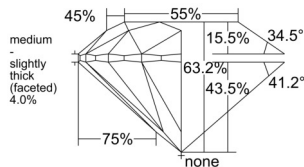

GIA®

FACSIMILE

GIA REPORT 1523114543

Verify this report at GIA.edu

GIA NATURAL DIAMOND DOSSIER®

May 10, 2025
GIA Report Number 1523114543
Shape and Cutting Style ..... Round Brilliant
Measurements ..... 5.33 - 5.37 x 3.38 mm

GRADING RESULTS

Carat Weight ..... 0.60 carat
Color Grade ..... F
Clarity Grade S11
Cut Grade ..... Excellent

ADDITIONAL GRADING INFORMATION

Polish ..... Excellent
Symmetry ..... Excellent
Fluorescence ..... None
Clarity Characteristics ..... Cloud, Crystal, Feather
Inscription(s): GIA 1523114543

PROPORTIONS

Profile to actual proportions

GRADING SCALES

GIA COLOR SCALE	GIA CLARITY SCALE	GIA CUT SCALE	
D	FLAWLESS	EXCELLENT	
E	INTERNALLY FLAWLESS		
F		VVS₁	VERY GOOD
G	VVS₂		
H	VS₁	GOOD	
I	VS₂		
J	S1₁	FAIR	
K	S1₂		
L	I₁	POOR	
M	I₂		
N	I₃		
O			
P			
Q			
R			
S			
T			
U			
V			
W			
X			
Y			
Z