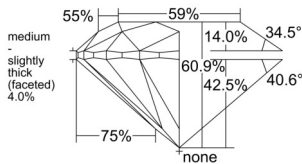

GIA®

FACSIMILE

GIA REPORT 1523124106

Verify this report at GIA.edu

GIA NATURAL DIAMOND DOSSIER®

May 17, 2025
GIA Report Number 1523124106
Shape and Cutting Style ..... Round Brilliant
Measurements ..... 4.47 - 4.49 x 2.73 mm

GRADING RESULTS

Carat Weight ..... 0.34 carat
Color Grade ..... F
Clarity Grade VS1
Cut Grade ..... Excellent

ADDITIONAL GRADING INFORMATION

Polish ..... Excellent
Symmetry ..... Excellent
Fluorescence ..... None
Clarity Characteristics ..... Cloud
Inscription(s): GIA 1523124106

PROPORTIONS

Profile to actual proportions

GRADING SCALES

GIA COLOR SCALE

COLORLESS	D
	E
	F
	G
	H
	I
	J
NEAR COLORLESS	K
	L
Faint	M
	N
	O
	P
Very Light	Q
	R
	S
	T
	U
	V
Light	W
	X
	Y
	Z

GIA CLARITY SCALE

FLAWLESS	VERY VERY SLIGHTLY INCLUDED	VS₁	VS₂	VS₁	VS₂	SI₁	SI₂	I₁	I₂	I₃		
											FLAWLESS	INTERNALLY FLAWLESS

GIA CUT SCALE

EXCELLENT
VERY GOOD
GOOD
FAIR
POOR