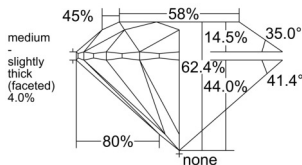

GIA®

FACSIMILE

GIA REPORT 1523257243

Verify this report at GIA.edu

GIA NATURAL DIAMOND DOSSIER®

May 26, 2025
GIA Report Number 1523257243
Shape and Cutting Style ..... Round Brilliant
Measurements ..... 5.17 - 5.21 x 3.24 mm

GRADING RESULTS

Carat Weight ..... 0.53 carat
Color Grade I
Clarity Grade S11
Cut Grade ..... Excellent

ADDITIONAL GRADING INFORMATION

Polish ..... Excellent
Symmetry ..... Excellent
Fluorescence ..... None
Clarity Characteristics ..... Cloud
Inscription(s): GIA 1523257243

PROPORTIONS

GRADING SCALES

GIA COLOR SCALE	GIA CLARITY SCALE	GIA CUT SCALE	
D	FLAWLESS	EXCELLENT	
E	INTERNALLY FLAWLESS		
F		VVS₁	VERY GOOD
G	VVS₂		
H	VS₁	GOOD	
I	VS₂		
J	S1₁	FAIR	
K	S1₂		
L	I₁	POOR	
M	I₂		
N	I₃		
O			
P			
Q			
R			
S			
T			
U			
V			
W			
X			
Y			
Z