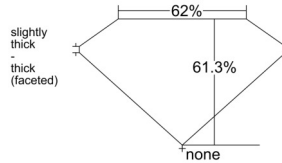

GIA®

FACSIMILE

GIA REPORT 1523268999

Verify this report at GIA.edu

GIA NATURAL DIAMOND DOSSIER®

June 03, 2025
GIA Report Number 1523268999
Shape and Cutting Style ..... Pear Brilliant
Measurements ..... 6.29 x 4.20 x 2.57 mm

GRADING RESULTS

Carat Weight ..... 0.41 carat
Color Grade ..... D
Clarity Grade VVS2

ADDITIONAL GRADING INFORMATION

Polish ..... Excellent
Symmetry ..... Very Good
Fluorescence ..... Faint
Clarity Characteristics ..... Pinpoint
Inscription(s): GIA 1523268999

PROPORTIONS

Profile not to actual proportions

GRADING SCALES

GIA COLOR SCALE		GIA CLARITY SCALE			
COLORLESS	D	VERY VERY SLIGHTLY INCLUDED	FLAWLESS		
	E		INTERNALLY FLAWLESS		
	F	VERY SLIGHTLY INCLUDED	VVS₁		
	G		VVS₂		
	H		VS₁		
	NEAR COLORLESS	I	SLIGHTLY INCLUDED	VS₂	
		J		SI₁	
		FAINT	K	INCLUDED	SI₂
			L		I₁
			M		I₂
VERT LIGHT	N	INCLUDED	I₃		
	O				
	P				
	Q				
	R				
LIGHT	S				
	T				
	U				
	V				
	W				
X					
Y					
Z