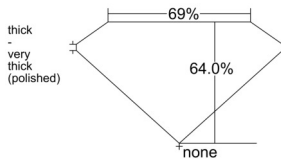

GIA®

FACSIMILE

GIA REPORT 1523304516

Verify this report at GIA.edu

GIA NATURAL DIAMOND DOSSIER®

May 28, 2025
GIA Report Number 1523304516
Shape and Cutting Style ..... Emerald Cut
Measurements ..... 5.21 x 3.90 x 2.50 mm

GRADING RESULTS

Carat Weight ..... 0.51 carat
Color Grade ..... F
Clarity Grade VS1

ADDITIONAL GRADING INFORMATION

Polish ..... Excellent
Symmetry ..... Very Good
Fluorescence ..... Medium Blue
Clarity Characteristics..... Cloud, Crystal, Needle, Pinpoint
Inscription(s): GIA 1523304516

PROPORTIONS

Profile not to actual proportions

GRADING SCALES

GIA COLOR SCALE		GIA CLARITY SCALE			
COLORLESS	D	VERY VERY SLIGHTLY INCLUDED	FLAWLESS		
	E		INTERNALLY FLAWLESS		
	F	VERY SLIGHTLY INCLUDED	VS₁		
	G		VS₂		
	H		VS₁		
	NEAR COLORLESS	I	SLIGHTLY INCLUDED	VS₂	
		J		SI₁	
		FAINT	K	INCLUDED	SI₂
			L		I₁
			M		I₂
VERT LIGHT	N	LIGHT	I₃		
	O				
	P				
	Q				
	R