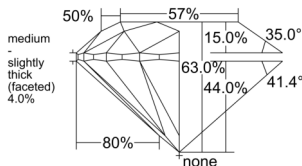

GIA®

FACSIMILE

GIA REPORT 1523345660

Verify this report at GIA.edu

GIA NATURAL DIAMOND DOSSIER®

June 06, 2025
GIA Report Number 1523345660
Shape and Cutting Style ..... Round Brilliant
Measurements ..... 4.71 - 4.75 x 2.98 mm

GRADING RESULTS

Carat Weight ..... 0.41 carat
Color Grade ..... E
Clarity Grade VVS1
Cut Grade ..... Excellent

ADDITIONAL GRADING INFORMATION

Polish ..... Excellent
Symmetry ..... Excellent
Fluorescence ..... Strong Blue
Clarity Characteristics..... Needle, Pinpoint, Cloud
Inspection(s): GIA 1523345660

PROPORTIONS

GRADING SCALES

GIA COLOR SCALE

COLORESS	D
	E
	F
	G
	H
	I
	J
NEAR COLORESS	K
	L
FANIT	M
	N
	O
	P
	Q
	R
	S
	T
	U
	V
	W
	X
	Y
LIGHT	Z

GIA CLARITY SCALE

VERY VERY SLIGHTLY INCLUDED	FLAWLESS
	INTERNALLY FLAWLESS
VERY SLIGHTLY INCLUDED	VVS₁
	VVS₂
SLIGHTLY INCLUDED	VS₁
	VS₂
INCLUDED	SI₁
	SI₂
	I₁
	I₂
	I₃

GIA CUT SCALE

EXCELLENT
VERY GOOD
GOOD
FAIR
POOR