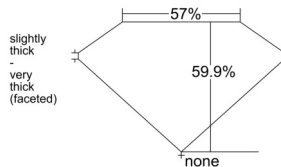

GIA®

FACSIMILE

GIA REPORT 1523377489

Verify this report at GIA.edu

GIA NATURAL DIAMOND DOSSIER®

June 04, 2025
GIA Report Number 1523377489
Shape and Cutting Style ..... Heart Brilliant
Measurements ..... 4.72 x 5.56 x 3.33 mm

GRADING RESULTS

Carat Weight ..... 0.51 carat
Color Grade ..... G
Clarity Grade VS1

ADDITIONAL GRADING INFORMATION

Polish ..... Excellent
Symmetry ..... Excellent
Fluorescence ..... None
Clarity Characteristics..... Crystal, Feather, Pinpoint, Needle
Inscription(s): GIA 1523377489

PROPORTIONS

Profile not to actual proportions

GRADING SCALES

GIA COLOR SCALE		GIA CLARITY SCALE			
COLORLESS	D	VERY VERY SLIGHTLY INCLUDED	FLAWLESS		
	E		INTERNALLY FLAWLESS		
	F	VERY SLIGHTLY INCLUDED	VS₁		
	G		VS₂		
	H		VS₁		
	NEAR COLORLESS	I	SLIGHTLY INCLUDED	SI₁	
		J		SI₂	
		FAINT	K	INCLUDED	I₁
			L		I₂
			M		I₃
VERT LIGHT	N				
	O				
	P				
	Q				
	R				
	S				
	T				
LIGHT	U				
	V				
	W				
	X				
Y					
Z