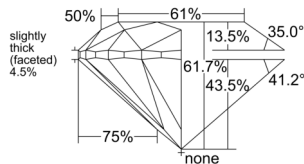

GIA®

FACSIMILE

GIA REPORT 1523385198

Verify this report at GIA.edu

GIA NATURAL DIAMOND DOSSIER®

June 12, 2025
GIA Report Number 1523385198
Shape and Cutting Style ..... Round Brilliant
Measurements ..... 4.90 - 4.94 x 3.04 mm

GRADING RESULTS

Carat Weight ..... 0.46 carat
Color Grade ..... G
Clarity Grade S11
Cut Grade ..... Excellent

ADDITIONAL GRADING INFORMATION

Polish ..... Excellent
Symmetry ..... Excellent
Fluorescence ..... None
Clarity Characteristics ..... Crystal
Inscription(s): GIA 1523385198

PROPORTIONS

Profile to actual proportions