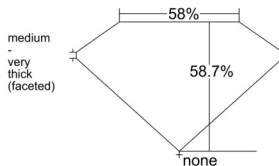

GIA®

FACSIMILE

GIA REPORT 1523387743

Verify this report at GIA.edu

GIA NATURAL DIAMOND DOSSIER®

June 05, 2025
GIA Report Number 1523387743
Shape and Cutting Style ..... Heart Brilliant
Measurements ..... 3.99 x 4.65 x 2.73 mm

GRADING RESULTS

Carat Weight ..... 0.30 carat
Color Grade ..... G
Clarity Grade VS1

ADDITIONAL GRADING INFORMATION

Polish ..... Excellent
Symmetry ..... Excellent
Fluorescence ..... Faint
Clarity Characteristics..... Crystal, Needle, Cloud
Inscription(s): GIA 1523387743

PROPORTIONS

Profile not to actual proportions

GRADING SCALES

GIA COLOR SCALE		GIA CLARITY SCALE	
COLORLESS	D	VERY VERY SLIGHTLY INCLUDED	FLAWLESS
	E		INTERNALLY FLAWLESS
	F		VVS₁
	G		VVS₂
	H		VS₁
	I		VS₂
	J		SI₁
	K		SI₂
	L		I₁
	M		I₂
NEAR COLORLESS	N	SLIGHTLY INCLUDED	I₃
	O		
	P		
	Q		
FAINT	R	INCLUDED	
	S		
	T		
	U		
VERY LIGHT	V		
	W		
	X		
	Y		
LIGHT	Z