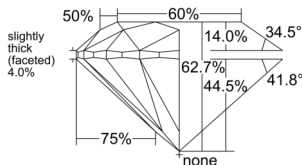

GIA®

FACSIMILE

GIA NATURAL DIAMOND DOSSIER®

June 09, 2025
GIA Report Number 1523429125
Shape and Cutting Style ..... Round Brilliant
Measurements ..... 4.68 - 4.71 x 2.94 mm

GRADING RESULTS

Carat Weight ..... 0.40 carat
Color Grade ..... G
Clarity Grade VVS1
Cut Grade ..... Very Good

ADDITIONAL GRADING INFORMATION

Polish ..... Excellent
Symmetry ..... Excellent
Fluorescence ..... None
Clarity Characteristics ..... Feather
Inscription(s): GIA 1523429125

GIA REPORT 1523429125

Verify this report at GIA.edu

PROPORTIONS

Profile to actual proportions