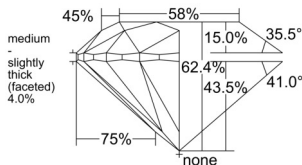

GIA®

FACSIMILE

GIA REPORT 1523433611

Verify this report at GIA.edu

GIA NATURAL DIAMOND DOSSIER®

June 09, 2025
GIA Report Number 1523433611
Shape and Cutting Style ..... Round Brilliant
Measurements ..... 5.34 - 5.38 x 3.35 mm

GRADING RESULTS

Carat Weight ..... 0.60 carat
Color Grade ..... G
Clarity Grade VS2
Cut Grade ..... Excellent

ADDITIONAL GRADING INFORMATION

Polish ..... Excellent
Symmetry ..... Excellent
Fluorescence ..... None
Clarity Characteristics ..... Crystal, Cloud, Needle
Inscription(s): GIA 1523433611

PROPORTIONS

Profile to actual proportions