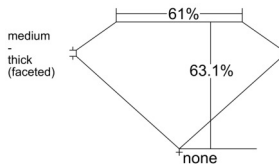

GIA®

FACSIMILE

GIA REPORT 1523435364

Verify this report at GIA.edu

GIA NATURAL DIAMOND DOSSIER®

June 13, 2025
GIA Report Number 1523435364
Shape and Cutting Style ..... Pear Brilliant
Measurements ..... 6.21 x 4.13 x 2.61 mm

GRADING RESULTS

Carat Weight ..... 0.40 carat
Color Grade ..... G
Clarity Grade VVS2

ADDITIONAL GRADING INFORMATION

Polish ..... Excellent
Symmetry ..... Very Good
Fluorescence ..... None
Clarity Characteristics..... Needle, Pinpoint, Feather, Cloud
Inspection(s): GIA 1523435364

PROPORTIONS

Profile not to actual proportions

GRADING SCALES

GIA COLOR SCALE		GIA CLARITY SCALE			
COLORLESS	D	VERY VERY SLIGHTLY INCLUDED	FLAWLESS		
	E		INTERNALLY FLAWLESS		
	F	VERY SLIGHTLY INCLUDED	VVS₁		
	G		VVS₂		
	H		VS₁		
	NEAR COLORLESS	I	SLIGHTLY INCLUDED	VS₂	
		J		SI₁	
		FAINT	K	INCLUDED	SI₂
			L		I₁
			M		I₂
VERT LIGHT	N	INCLUDED	I₃		
	O				
	P				
	Q				
	R				
LIGHT	S				
	T				
	U				
	V				
	W				
X					
Y					
Z