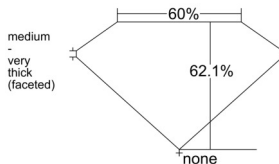

GIA®

FACSIMILE

GIA REPORT 1523472804

Verify this report at GIA.edu

GIA NATURAL DIAMOND DOSSIER®

June 23, 2025
GIA Report Number 1523472804
Shape and Cutting Style ..... Pear Brilliant
Measurements ..... 6.06 x 3.60 x 2.24 mm

GRADING RESULTS

Carat Weight ..... 0.30 carat
Color Grade ..... D
Clarity Grade VS1

ADDITIONAL GRADING INFORMATION

Polish ..... Very Good
Symmetry ..... Excellent
Fluorescence ..... None
Clarity Characteristics ..... Crystal
Inscription(s): GIA 1523472804

PROPORTIONS

Profile not to actual proportions

GRADING SCALES

GIA COLOR SCALE		GIA CLARITY SCALE			
COLORLESS	D	VERY VERY SLIGHTLY INCLUDED	FLAWLESS		
	E		INTERNALLY FLAWLESS		
	F	VERY SLIGHTLY INCLUDED	VVS₁		
	G		VVS₂		
	H		VS₁		
	NEAR COLORLESS	I	SLIGHTLY INCLUDED	VS₂	
		J		SI₁	
		FAINT	K	INCLUDED	SI₂
			L		I₁
			M		I₂
VERT LIGHT	N	LIGHT	I₃		
	O				
	P				
	Q				
	R