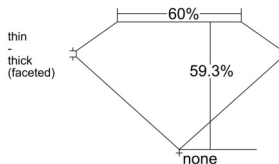

GIA®

FACSIMILE

GIA REPORT 1523527878

Verify this report at GIA.edu

GIA NATURAL DIAMOND DOSSIER®

June 18, 2025
GIA Report Number 1523527878
Shape and Cutting Style ..... Heart Brilliant
Measurements ..... 5.08 x 5.99 x 3.55 mm

GRADING RESULTS

Carat Weight ..... 0.60 carat
Color Grade ..... H
Clarity Grade VS1

ADDITIONAL GRADING INFORMATION

Polish ..... Excellent
Symmetry ..... Very Good
Fluorescence ..... Medium Blue
Clarity Characteristics..... Crystal, Pinpoint
Inscription(s): GIA 1523527878

PROPORTIONS

Profile not to actual proportions

GRADING SCALES

GIA COLOR SCALE		GIA CLARITY SCALE	
COLORLESS	D	VERY VERY SLIGHTLY INCLUDED	FLAWLESS
	E		INTERNALLY FLAWLESS
	F		VVS₁
	G		VVS₂
	H		VS₁
	I		VS₂
	J		SI₁
	K		SI₂
	L		I₁
	M		I₂
NEAR COLORLESS	N	SLIGHTLY INCLUDED	I₃
	O		
	P		
	Q		
FAINT	R		
	S		
	T		
	U		
VERT LIGHT	V		
	W		
	X		
	Y		
LIGHT	Z