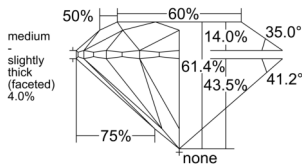

GIA®

FACSIMILE

GIA REPORT 1523547669

Verify this report at GIA.edu

GIA NATURAL DIAMOND DOSSIER®

June 20, 2025
GIA Report Number 1523547669
Shape and Cutting Style ..... Round Brilliant
Measurements ..... 4.71 - 4.74 x 2.90 mm

GRADING RESULTS

Carat Weight ..... 0.40 carat
Color Grade ..... D
Clarity Grade VVS2
Cut Grade ..... Excellent

ADDITIONAL GRADING INFORMATION

Polish ..... Excellent
Symmetry ..... Excellent
Fluorescence ..... None
Clarity Characteristics ..... Cloud
Inscription(s): GIA 1523547669

PROPORTIONS

Profile to actual proportions