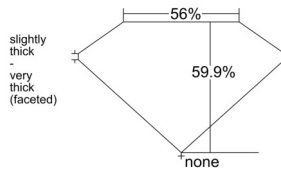

GIA®

FACSIMILE

GIA REPORT 1523551971

Verify this report at GIA.edu

GIA NATURAL DIAMOND DOSSIER®

June 19, 2025
GIA Report Number 1523551971
Shape and Cutting Style ..... Heart Brilliant
Measurements ..... 4.83 x 5.46 x 3.27 mm

GRADING RESULTS

Carat Weight ..... 0.50 carat
Color Grade ..... D
Clarity Grade VVS1

ADDITIONAL GRADING INFORMATION

Polish ..... Very Good
Symmetry ..... Excellent
Fluorescence ..... Faint
Clarity Characteristics..... Pinpoint, Feather, Cavity, Surface
Graining

Inscription(s): GIA 1523551971

PROPORTIONS

Profile not to actual proportions

GRADING SCALES

GIA COLOR SCALE		GIA CLARITY SCALE			
COLORLESS	D	VERY VERY SLIGHTLY INCLUDED	FLAWLESS		
	E		INTERNALLY FLAWLESS		
	F	VERY SLIGHTLY INCLUDED	VVS₁		
	G		VVS₂		
	H		VS₁		
	NEAR COLORLESS	I	SLIGHTLY INCLUDED	VS₂	
		J		SI₁	
		FAINT	K	INCLUDED	SI₂
			L		I₁
			M		I₂
VERT LIGHT	N	LIGHT	I₃		
	O				
	P				
	Q				
	R