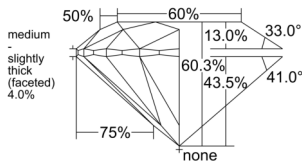

GIA®

FACSIMILE

GIA REPORT 1523559362

Verify this report at GIA.edu

GIA NATURAL DIAMOND DOSSIER®

June 20, 2025
GIA Report Number 1523559362
Shape and Cutting Style ..... Round Brilliant
Measurements ..... 4.84 - 4.87 x 2.93 mm

GRADING RESULTS

Carat Weight ..... 0.42 carat
Color Grade ..... G
Clarity Grade VS1
Cut Grade ..... Excellent

ADDITIONAL GRADING INFORMATION

Polish ..... Excellent
Symmetry ..... Excellent
Fluorescence ..... None
Clarity Characteristics..... Cloud, Crystal, Needle
Inscription(s): GIA 1523559362

PROPORTIONS

Profile to actual proportions

GRADING SCALES

GIA COLOR SCALE	GIA CLARITY SCALE	GIA CUT SCALE	
D	FLAWLESS	EXCELLENT	
E	INTERNALLY FLAWLESS		
F		VVS₁	VERY GOOD
G	VVS₂		
H	VS₁	GOOD	
I	VS₂		
J	SI₁	FAIR	
K	SI₂		
L	I₁	POOR	
M			
N			
O	I₂		
P			
Q			
R	I₃		
S			
T			
U			
V			
W			
X			
Y			
Z