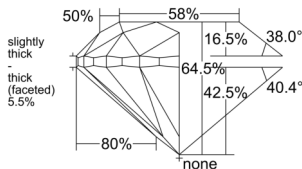

GIA®

FACSIMILE

GIA REPORT 1523573075

Verify this report at GIA.edu

GIA NATURAL DIAMOND DOSSIER®

June 21, 2025
GIA Report Number 1523573075
Shape and Cutting Style ..... Round Brilliant
Measurements ..... 4.91 - 4.95 x 3.18 mm

GRADING RESULTS

Carat Weight ..... 0.50 carat
Color Grade ..... H
Clarity Grade VS1
Cut Grade ..... Very Good

ADDITIONAL GRADING INFORMATION

Polish ..... Excellent
Symmetry ..... Excellent
Fluorescence ..... None
Clarity Characteristics ..... Cloud, Needle
Inscription(s): GIA 1523573075

PROPORTIONS

Profile to actual proportions