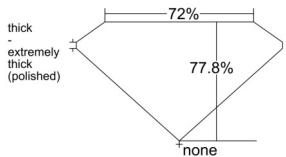

GIA®

FACSIMILE

GIA REPORT 1523575267

Verify this report at GIA.edu

GIA NATURAL DIAMOND DOSSIER®

June 21, 2025
GIA Report Number 1523575267
Shape and Cutting Style ..... Square Modified Brilliant
Measurements ..... 5.10 x 4.96 x 3.86 mm

GRADING RESULTS

Carat Weight ..... 0.90 carat
Color Grade ..... K
Clarity Grade VVS2

ADDITIONAL GRADING INFORMATION

Polish ..... Excellent
Symmetry ..... Excellent
Fluorescence ..... None
Clarity Characteristics ..... Cloud, Pinpoint
Inscription(s): GIA 1523575267

PROPORTIONS

Profile not to actual proportions

GRADING SCALES

GIA COLOR SCALE		GIA CLARITY SCALE	
COLORLESS	D	VERY VERY SLIGHTLY INCLUDED	FLAWLESS
	E		INTERNALLY FLAWLESS
	F		VVS₁
	G		VVS₂
	H		VS₁
	I		VS₂
	J		SI₁
	K		SI₂
	L		I₁
	M		I₂
NEAR COLORLESS	N	SLIGHTLY INCLUDED	I₃
	O		
	P		
	Q		
FAINT	R		
	S		
	T		
	U		
VERY LIGHT	V		
	W		
	X		
	Y		
LIGHT	Z