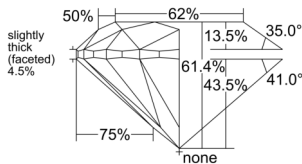

GIA®

FACSIMILE

GIA REPORT

1523586151

Verify this report at GIA.edu

GIA NATURAL DIAMOND DOSSIER®

June 23, 2025
GIA Report Number 1523586151
Shape and Cutting Style ..... Round Brilliant
Measurements ..... 5.35 - 5.39 x 3.29 mm

GRADING RESULTS

Carat Weight ..... 0.60 carat
Color Grade ..... H
Clarity Grade VS1
Cut Grade ..... Excellent

ADDITIONAL GRADING INFORMATION

Polish ..... Excellent
Symmetry ..... Excellent
Fluorescence ..... None
Clarity Characteristics..... Cloud, Pinpoint, Indented Natural
Inscription(s): GIA 1523586151

PROPORTIONS

Profile to actual proportions