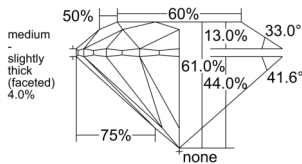

GIA®

FACSIMILE

GIA REPORT 1523609331

Verify this report at GIA.edu

GIA NATURAL DIAMOND DOSSIER®

June 26, 2025
GIA Report Number 1523609331
Shape and Cutting Style ..... Round Brilliant
Measurements ..... 5.21 - 5.24 x 3.19 mm

GRADING RESULTS

Carat Weight ..... 0.53 carat
Color Grade ..... H
Clarity Grade VVS2
Cut Grade ..... Excellent

ADDITIONAL GRADING INFORMATION

Polish ..... Excellent
Symmetry ..... Excellent
Fluorescence ..... None
Clarity Characteristics ..... Cloud, Pinpoint
Inscription(s): GIA 1523609331

PROPORTIONS

Profile to actual proportions

GRADING SCALES

GIA COLOR SCALE	GIA CLARITY SCALE	GIA CUT SCALE	
D	FLAWLESS	EXCELLENT	
E	INTERNALLY FLAWLESS		
F		VVS₁	VERY GOOD
G	VVS₂		
H	VS₁	GOOD	
I	VS₂		
J	SI₁	FAIR	
K	SI₂		
L	I₁	POOR	
M			
N			
O	I₂		
P			
Q			
R	I₃		
S			
T			
U			
V			
W			
X			
Y			
Z