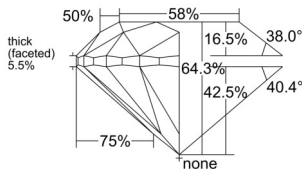

GIA®

FACSIMILE

GIA REPORT 1523631389

Verify this report at GIA.edu

GIA NATURAL DIAMOND DOSSIER®

July 09, 2025
GIA Report Number 1523631389
Shape and Cutting Style ..... Round Brilliant
Measurements ..... 4.94 - 4.96 x 3.18 mm

GRADING RESULTS

Carat Weight ..... 0.50 carat
Color Grade ..... F
Clarity Grade VS1
Cut Grade ..... Very Good

ADDITIONAL GRADING INFORMATION

Polish ..... Excellent
Symmetry ..... Excellent
Fluorescence ..... None
Clarity Characteristics ..... Cloud
Inscription(s): GIA 1523631389

PROPORTIONS

Profile to actual proportions

GRADING SCALES

GIA COLOR SCALE	GIA CLARITY SCALE	GIA CUT SCALE	
D	FLAWLESS	EXCELLENT	
E	INTERNALLY FLAWLESS		
F		VVS₁	VERY GOOD
G	VVS₂		
H	VS₁	GOOD	
I	VS₂		
J	SI₁	FAIR	
K	SI₂		
L	I₁	POOR	
M			
N			
O	I₂		
P			
Q	I₃		
R			
S			
T			
U			
V			
W			
X			
Y			
Z