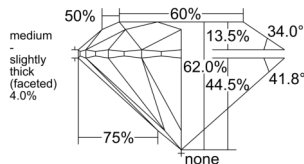

GIA®

FACSIMILE

GIA REPORT 1523697814

Verify this report at GIA.edu

GIA NATURAL DIAMOND DOSSIER®

July 04, 2025
GIA Report Number 1523697814
Shape and Cutting Style ..... Round Brilliant
Measurements ..... 4.31 - 4.34 x 2.69 mm

GRADING RESULTS

Carat Weight ..... 0.31 carat
Color Grade ..... G
Clarity Grade VVS1
Cut Grade ..... Excellent

ADDITIONAL GRADING INFORMATION

Polish ..... Excellent
Symmetry ..... Excellent
Fluorescence ..... None
Clarity Characteristics ..... Cavity
Inscription(s): GIA 1523697814

PROPORTIONS

Profile to actual proportions

GRADING SCALES

GIA COLOR SCALE	GIA CLARITY SCALE	GIA CUT SCALE	
D	FLAWLESS	EXCELLENT	
E	INTERNALLY FLAWLESS		
F		VVS₁	VERY GOOD
G	VVS₂		
H	VS₁	GOOD	
I	VS₂		
J	SI₁	FAIR	
K	SI₂		
L	I₁	POOR	
M	I₂		
N	I₃		
O			
P			
Q			
R			
S			
T			
U			
V			
W			
X			
Y			
Z