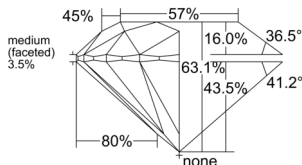

GIA®

FACSIMILE

GIA REPORT 1523711527

Verify this report at GIA.edu

GIA NATURAL DIAMOND DOSSIER®

July 07, 2025
GIA Report Number 1523711527
Shape and Cutting Style ..... Round Brilliant
Measurements ..... 5.16 - 5.20 x 3.27 mm

GRADING RESULTS

Carat Weight ..... 0.54 carat
Color Grade ..... H
Clarity Grade VS2
Cut Grade ..... Excellent

ADDITIONAL GRADING INFORMATION

Polish ..... Excellent
Symmetry ..... Excellent
Fluorescence ..... None
Clarity Characteristics ..... Cloud, Crystal
Inscription(s): GIA 1523711527

PROPORTIONS

Profile to actual proportions

GRADING SCALES

GIA COLOR SCALE	GIA CLARITY SCALE	GIA CUT SCALE	
D	FLAWLESS	EXCELLENT	
E	INTERNALLY FLAWLESS		
F		VVS₁	VERY GOOD
G	VVS₂		
H	VS₁	GOOD	
I	VS₂		
J	SI₁	FAIR	
K	SI₂		
L	I₁	POOR	
M	I₂		
N	I₃		
O			
P			
Q			
R			
S			
T			
U			
V			
W			
X			
Y			
Z