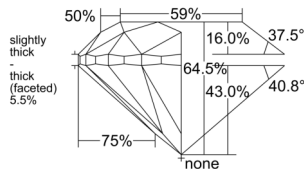

GIA®

FACSIMILE

GIA REPORT 1523718641

Verify this report at GIA.edu

GIA NATURAL DIAMOND DOSSIER®

July 18, 2025
GIA Report Number 1523718641
Shape and Cutting Style ..... Round Brilliant
Measurements ..... 5.97 - 6.04 x 3.87 mm

GRADING RESULTS

Carat Weight ..... 0.90 carat
Color Grade ..... H
Clarity Grade VS1
Cut Grade ..... Very Good

ADDITIONAL GRADING INFORMATION

Polish ..... Excellent
Symmetry ..... Very Good
Fluorescence ..... Medium Blue
Clarity Characteristics..Crystal, Cloud, Pinpoint, Indented Natural
Inscription(s): GIA 1523718641

PROPORTIONS

Profile to actual proportions