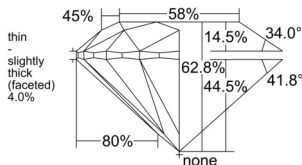

GIA®

FACSIMILE

GIA REPORT 1523724683

Verify this report at GIA.edu

GIA NATURAL DIAMOND DOSSIER®

July 07, 2025
GIA Report Number 1523724683
Shape and Cutting Style ..... Round Brilliant
Measurements ..... 5.50 - 5.54 x 3.47 mm

GRADING RESULTS

Carat Weight ..... 0.65 carat
Color Grade ..... H
Clarity Grade VVS2
Cut Grade ..... Excellent

ADDITIONAL GRADING INFORMATION

Polish ..... Excellent
Symmetry ..... Excellent
Fluorescence ..... None
Clarity Characteristics ..... Feather, Pinpoint
Inscription(s): GIA 1523724683

PROPORTIONS

GRADING SCALES

GIA
COLOR
SCALE

COLORLESS	D
	E
	F
	G
	H
	I
	J
NEAR COLORLESS	K
	L
Faint	M
	N
	O
	P
Very Light	Q
	R
	S
	T
	U
	V
Light	W
	X
	Y
	Z

GIA
CLARITY
SCALE

FLAWLESS	VERY VERY SLIGHTLY INCLUDED	VS₁	VS₂	SLIGHTLY INCLUDED	SI₁	SI₂	I₁	I₂	I₃	
										VERY SLIGHTLY INCLUDED
INTERNALLY FLAWLESS										

GIA
CUT
SCALE

EXCELLENT
VERY GOOD
GOOD
FAIR
POOR