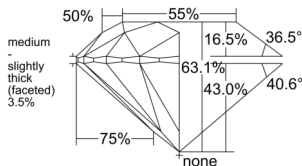

GIA®

FACSIMILE

GIA REPORT 1523728304

Verify this report at GIA.edu

GIA NATURAL DIAMOND DOSSIER®

July 16, 2025
GIA Report Number 1523728304
Shape and Cutting Style ..... Round Brilliant
Measurements ..... 4.59 - 4.62 x 2.91 mm

GRADING RESULTS

Carat Weight ..... 0.38 carat
Color Grade ..... F
Clarity Grade VS1
Cut Grade ..... Excellent

ADDITIONAL GRADING INFORMATION

Polish ..... Excellent
Symmetry ..... Excellent
Fluorescence ..... None
Clarity Characteristics ..... Cloud
Inscription(s): GIA 1523728304

PROPORTIONS

GRADING SCALES

GIA COLOR SCALE	GIA CLARITY SCALE	GIA CUT SCALE	
D	FLAWLESS	EXCELLENT	
E	INTERNALLY FLAWLESS		
F		VVS₁	VERY GOOD
G	VVS₂		
H	VS₁	GOOD	
I	VS₂		
J	SI₁	FAIR	
K	SI₂		
L	I₁	POOR	
M	I₂		
N	I₃		
O			
P			
Q			
R			
S			
T			
U			
V			
W			
X			
Y			
Z