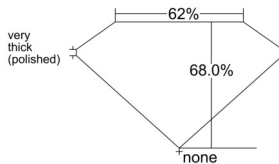

GIA®

FACSIMILE

GIA REPORT 1523752738

Verify this report at GIA.edu

GIA NATURAL DIAMOND DOSSIER®

July 09, 2025
GIA Report Number 1523752738
Shape and Cutting Style ..... Emerald Cut
Measurements ..... 5.11 x 3.80 x 2.58 mm

GRADING RESULTS

Carat Weight ..... 0.50 carat
Color Grade ..... D
Clarity Grade VS1

ADDITIONAL GRADING INFORMATION

Polish ..... Excellent
Symmetry ..... Very Good
Fluorescence ..... Faint
Clarity Characteristics..... Crystal, Cloud, Needle, Pinpoint
Inscription(s): GIA 1523752738

PROPORTIONS

Profile not to actual proportions

GRADING SCALES

GIA COLOR SCALE		GIA CLARITY SCALE			
COLORLESS	D	VERY VERY SLIGHTLY INCLUDED	FLAWLESS		
	E		INTERNALLY FLAWLESS		
	F	VERY SLIGHTLY INCLUDED	VVS₁		
	G		VVS₂		
	H		VS₁		
	NEAR COLORLESS	I	SLIGHTLY INCLUDED	VS₂	
		J		SI₁	
		FAINT	K	INCLUDED	SI₂
			L		I₁
			M		I₂
VERT LIGHT	N	LIGHT	I₃		
	O				
	P				
	Q				
	R