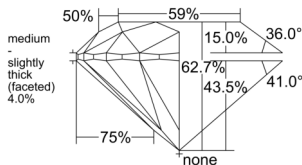

GIA®

FACSIMILE

GIA REPORT 1523774988

Verify this report at GIA.edu

GIA NATURAL DIAMOND DOSSIER®

July 11, 2025
GIA Report Number 1523774988
Shape and Cutting Style ..... Round Brilliant
Measurements ..... 4.64 - 4.68 x 2.92 mm

GRADING RESULTS

Carat Weight ..... 0.39 carat
Color Grade ..... G
Clarity Grade VVS1
Cut Grade ..... Excellent

ADDITIONAL GRADING INFORMATION

Polish ..... Excellent
Symmetry ..... Excellent
Fluorescence ..... None
Clarity Characteristics ..... Pinpoint, Feather
Inscription(s): GIA 1523774988

PROPORTIONS

Profile to actual proportions