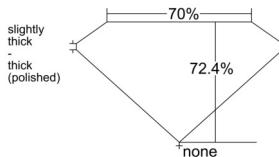

GIA®

FACSIMILE

GIA REPORT 1523793385

Verify this report at gia.edu

GIA NATURAL DIAMOND DOSSIER®

July 14, 2025
GIA Report Number 1523793385
Shape and Cutting Style ..... Square Modified Brilliant
Measurements ..... 4.42 x 4.41 x 3.19 mm

GRADING RESULTS

Carat Weight ..... 0.54 carat
Color Grade I
Clarity Grade VVS2

ADDITIONAL GRADING INFORMATION

Polish ..... Very Good
Symmetry ..... Excellent
Fluorescence ..... Faint
Clarity Characteristics ..... Cloud, Pinpoint
Inscription(s): GIA 1523793385

PROPORTIONS

Profile not to actual proportions

GRADING SCALES

GIA COLOR SCALE		GIA CLARITY SCALE			
COLORLESS	D	VERY VERY SLIGHTLY INCLUDED	FLAWLESS		
	E		INTERNALLY FLAWLESS		
	F		VVS₁		
	NEAR COLORLESS	G	VERY SLIGHTLY INCLUDED	VVS₂	
		H		VS₁	
		FAINT	I	SLIGHTLY INCLUDED	VS₂
			J		SI₁
			K		SI₂
	LIGHT	L	INCLUDED	I₁	
		M		I₂	
N		I₃			
O					
P					
Q					
R					
S					
T					
U					
V					
W					
X					
Y					
Z