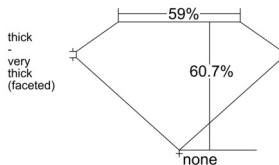

GIA®

FACSIMILE

GIA REPORT 1523793779

Verify this report at GIA.edu

GIA NATURAL DIAMOND DOSSIER®

July 14, 2025
GIA Report Number 1523793779
Shape and Cutting Style ..... Heart Brilliant
Measurements ..... 4.36 x 5.12 x 3.11 mm

GRADING RESULTS

Carat Weight ..... 0.40 carat
Color Grade ..... E
Clarity Grade SI1

ADDITIONAL GRADING INFORMATION

Polish ..... Excellent
Symmetry ..... Excellent
Fluorescence ..... None
Clarity Characteristics ..... Cloud
Inscription(s): GIA 1523793779

PROPORTIONS

Profile not to actual proportions

GRADING SCALES

GIA COLOR SCALE		GIA CLARITY SCALE	
COLORLESS	D	VERY VERY SLIGHTLY INCLUDED	FLAWLESS
	E		INTERNALLY FLAWLESS
	F		VVS₁
	G		VVS₂
	H		VS₁
	I		VS₂
	J		SI₁
	K		SI₂
	L		I₁
	M		I₂
NEAR COLORLESS	N	SLIGHTLY INCLUDED	I₃
	O		
	P		
	Q		
FAINT	R		
	S		
	T		
	U		
VERT LIGHT	V		
	W		
	X		
	Y		
LIGHT	Z