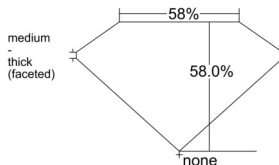

GIA®

FACSIMILE

GIA REPORT 1523820598

Verify this report at GIA.edu

GIA NATURAL DIAMOND DOSSIER®

July 16, 2025
GIA Report Number 1523820598
Shape and Cutting Style ..... Heart Brilliant
Measurements ..... 5.74 x 6.73 x 3.90 mm

GRADING RESULTS

Carat Weight ..... 0.90 carat
Color Grade L
Clarity Grade SI1

ADDITIONAL GRADING INFORMATION

Polish ..... Excellent
Symmetry ..... Very Good
Fluorescence ..... Medium Blue
Clarity Characteristics..... Feather, Crystal
Inscription(s): GIA 1523820598

PROPORTIONS

Profile not to actual proportions

GRADING SCALES

GIA COLOR SCALE		GIA CLARITY SCALE			
COLORLESS	D	VERY VERY SLIGHTLY INCLUDED	FLAWLESS		
	E		INTERNALLY FLAWLESS		
	F	VERY SLIGHTLY INCLUDED	VVS₁		
	G		VVS₂		
	H		VS₁		
	NEAR COLORLESS	I	SLIGHTLY INCLUDED	VS₂	
		J		SI₁	
		FAINT	K	INCLUDED	SI₂
			L		I₁
			M		I₂
VERT LIGHT	N	LIGHT	I₃		
	O				
	P				
	Q				
	R