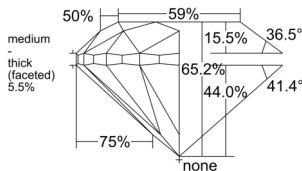

GIA®

FACSIMILE

GIA REPORT 1523843361

Verify this report at GIA.edu

GIA NATURAL DIAMOND DOSSIER®

July 29, 2025
GIA Report Number 1523843361
Shape and Cutting Style ..... Round Brilliant
Measurements ..... 4.88 - 4.95 x 3.20 mm

GRADING RESULTS

Carat Weight ..... 0.50 carat
Color Grade I
Clarity Grade VVS2
Cut Grade ..... Very Good

ADDITIONAL GRADING INFORMATION

Polish ..... Excellent
Symmetry ..... Very Good
Fluorescence ..... None
Clarity Characteristics..... Pinpoint, Cloud, Indented Natural
Inscription(s): GIA 1523843361

PROPORTIONS

Profile to actual proportions