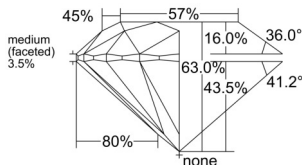

GIA®

FACSIMILE

GIA REPORT 1523845670

Verify this report at GIA.edu

GIA NATURAL DIAMOND DOSSIER®

July 17, 2025
GIA Report Number 1523845670
Shape and Cutting Style ..... Round Brilliant
Measurements ..... 4.61 - 4.65 x 2.92 mm

GRADING RESULTS

Carat Weight ..... 0.38 carat
Color Grade ..... K
Clarity Grade VVS1
Cut Grade ..... Excellent

ADDITIONAL GRADING INFORMATION

Polish ..... Excellent
Symmetry ..... Excellent
Fluorescence ..... None
Clarity Characteristics ..... Pinpoint, Feather
Inscription(s): GIA 1523845670

PROPORTIONS

Profile to actual proportions

GRADING SCALES

GIA COLOR SCALE	GIA CLARITY SCALE	GIA CUT SCALE	
D	FLAWLESS	EXCELLENT	
E	INTERNALLY FLAWLESS		
F		VVS₁	VERY GOOD
G	VVS₂		
H	VS₁	GOOD	
I	VS₂		
J	SI₁	FAIR	
K	SI₂		
L	I₁	POOR	
M	I₂		
N	I₃		
O			
P			
Q			
R			
S			
T			
U			
V			
W			
X			
Y			
Z