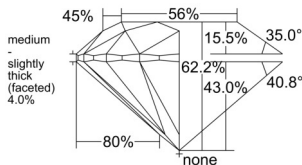

GIA®

FACSIMILE

GIA REPORT 1523849754

Verify this report at GIA.edu

GIA NATURAL DIAMOND DOSSIER®

July 18, 2025
GIA Report Number 1523849754
Shape and Cutting Style ..... Round Brilliant
Measurements ..... 4.40 - 4.42 x 2.75 mm

GRADING RESULTS

Carat Weight ..... 0.33 carat
Color Grade ..... E
Clarity Grade VS1
Cut Grade ..... Excellent

ADDITIONAL GRADING INFORMATION

Polish ..... Excellent
Symmetry ..... Excellent
Fluorescence ..... None
Clarity Characteristics..... Crystal, Cloud, Pinpoint
Inscription(s): GIA 1523849754

PROPORTIONS

GRADING SCALES

GIA COLOR SCALE

COLORLESS	D
	E
	F
	G
	H
	I
	J
NEAR COLORLESS	K
	L
FAIN	M
	N
	O
	P
VERY LIGHT	Q
	R
	S
	T
	U
	V
	W
	X
	Y
LIGHT	Z

GIA CLARITY SCALE

FLAWLESS	INTERNAL FLAWLESS	
		FLAWLESS
VERY VERY SLIGHTLY INCLUDED	VVS₁	
	VVS₂	
VERY SLIGHTLY INCLUDED	VS₁	
	VS₂	
SLIGHTLY INCLUDED	SI₁	
	SI₂	
INCLUDED	I₁	
	I₂	
	I₃	

GIA CUT SCALE

EXCELLENT
VERY GOOD
GOOD
FAIR
POOR