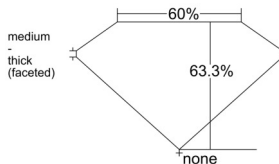

GIA®

FACSIMILE

GIA REPORT 1523855501

Verify this report at GIA.edu

GIA NATURAL DIAMOND DOSSIER®

July 18, 2025
GIA Report Number 1523855501
Shape and Cutting Style ..... Pear Brilliant
Measurements ..... 5.79 x 3.77 x 2.39 mm

GRADING RESULTS

Carat Weight ..... 0.31 carat
Color Grade ..... D
Clarity Grade VS1

ADDITIONAL GRADING INFORMATION

Polish ..... Excellent
Symmetry ..... Very Good
Fluorescence ..... None
Clarity Characteristics..... Crystal, Pinpoint
Inscription(s): GIA 1523855501

PROPORTIONS

Profile not to actual proportions

GRADING SCALES

GIA COLOR SCALE		GIA CLARITY SCALE	
COLORLESS	D	VERY VERY SLIGHTLY INCLUDED	FLAWLESS
	E		INTERNALLY FLAWLESS
	F		VVS₁
	G		VVS₂
	H		VS₁
	I		VS₂
	J		SI₁
	K		SI₂
	L		I₁
	M		I₂
NEAR COLORLESS	N	SLIGHTLY INCLUDED	I₃
	O		
	P		
	Q		
FAINT	R	INCLUDED	
	S		
	T		
	U		
VERT LIGHT	V	INCLUDED	
	W		
	X		
	Y		
LIGHT	Z