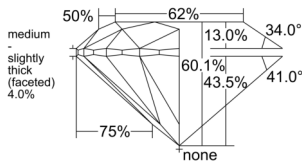

GIA®

FACSIMILE

GIA REPORT 1523860993

Verify this report at GIA.edu

GIA NATURAL DIAMOND DOSSIER®

July 21, 2025
GIA Report Number 1523860993
Shape and Cutting Style ..... Round Brilliant
Measurements ..... 5.37 - 5.40 x 3.24 mm

GRADING RESULTS

Carat Weight ..... 0.58 carat
Color Grade ..... H
Clarity Grade VS1
Cut Grade ..... Excellent

ADDITIONAL GRADING INFORMATION

Polish ..... Excellent
Symmetry ..... Excellent
Fluorescence ..... None
Clarity Characteristics..... Cloud, Crystal, Feather, Needle
Inscription(s): GIA 1523860993

PROPORTIONS

Profile to actual proportions

GRADING SCALES

GIA COLOR SCALE

COLORLESS	D
	E
	F
	G
	H
	I
	J
NEAR COLORLESS	K
	L
	M
	N
	O
	P
	R
	S
	T
	U
	V
	W
	X
	Y
LIGHT	Z

GIA CLARITY SCALE

FLAWLESS	INTERNAL FLAWLESS	
		FLAWLESS
VERY VERY SLIGHTLY INCLUDED	VVS₁	
	VVS₂	
VERY SLIGHTLY INCLUDED	VS₁	
	VS₂	
SLIGHTLY INCLUDED	SI₁	
	SI₂	
INCLUDED	I₁	
	I₂	
	I₃	

GIA CUT SCALE

EXCELLENT
VERY GOOD
GOOD
FAIR
POOR