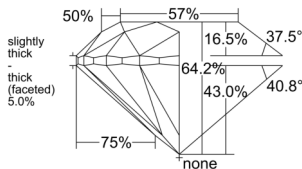

GIA®

FACSIMILE

GIA REPORT 1523890816

Verify this report at GIA.edu

GIA NATURAL DIAMOND DOSSIER®

July 23, 2025
GIA Report Number 1523890816
Shape and Cutting Style ..... Round Brilliant
Measurements ..... 4.85 - 4.90 x 3.13 mm

GRADING RESULTS

Carat Weight ..... 0.47 carat
Color Grade ..... E
Clarity Grade S11
Cut Grade ..... Very Good

ADDITIONAL GRADING INFORMATION

Polish ..... Excellent
Symmetry ..... Very Good
Fluorescence ..... None
Clarity Characteristics ..... Cloud, Crystal
Inscription(s): GIA 1523890816

PROPORTIONS

Profile to actual proportions