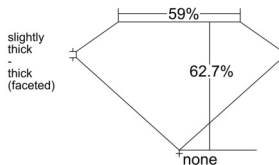

GIA®

FACSIMILE

GIA REPORT 1523939538

Verify this report at GIA.edu

GIA NATURAL DIAMOND DOSSIER®

July 28, 2025
GIA Report Number 1523939538
Shape and Cutting Style ..... Pear Brilliant
Measurements ..... 6.84 x 4.46 x 2.79 mm

GRADING RESULTS

Carat Weight ..... 0.50 carat
Color Grade I
Clarity Grade VS1

ADDITIONAL GRADING INFORMATION

Polish ..... Excellent
Symmetry ..... Excellent
Fluorescence ..... None
Clarity Characteristics..... Cloud, Needle, Pinpoint
Inscription(s): GIA 1523939538

PROPORTIONS

Profile not to actual proportions

GRADING SCALES

GIA COLOR SCALE		GIA CLARITY SCALE			
COLORLESS	D	VERY VERY SLIGHTLY INCLUDED	FLAWLESS		
	E		INTERNALLY FLAWLESS		
	F	VERY SLIGHTLY INCLUDED	VVS₁		
	G		VVS₂		
	H		VS₁		
	NEAR COLORLESS	I	SLIGHTLY INCLUDED	VS₂	
		J		SI₁	
		FAINT	K	INCLUDED	SI₂
			L		I₁
			M		I₂
VERT LIGHT	N	LIGHT	I₃		
	O				
	P				
	Q				
	R