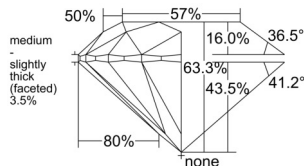

GIA®

FACSIMILE

GIA REPORT 1523960138

Verify this report at GIA.edu

GIA NATURAL DIAMOND DOSSIER®

August 12, 2025
GIA Report Number 1523960138
Shape and Cutting Style ..... Round Brilliant
Measurements ..... 5.29 - 5.33 x 3.36 mm

GRADING RESULTS

Carat Weight ..... 0.59 carat
Color Grade ..... G
Clarity Grade VS2
Cut Grade ..... Excellent

ADDITIONAL GRADING INFORMATION

Polish ..... Excellent
Symmetry ..... Excellent
Fluorescence ..... Medium Blue
Clarity Characteristics ..... Crystal, Cloud
Inscription(s): GIA 1523960138

PROPORTIONS

GRADING SCALES

GIA COLOR SCALE

COLORLESS	D
	E
	F
	G
	H
	I
	J
NEAR COLORLESS	K
	L
	M
Faint	N
	O
	P
	Q
	R
	S
	T
	U
	V
	W
	X
	Y
Light	Z

GIA CLARITY SCALE

FLAWLESS	INTERNAL FLAWLESS	
		FLAWLESS
VERY VERY SLIGHTLY INCLUDED	VVS₁	
	VVS₂	
VERY SLIGHTLY INCLUDED	VS₁	
	VS₂	
SLIGHTLY INCLUDED	SI₁	
	SI₂	
INCLUDED	I₁	
	I₂	
	I₃	

GIA CUT SCALE

EXCELLENT
VERY GOOD
GOOD
FAIR
POOR