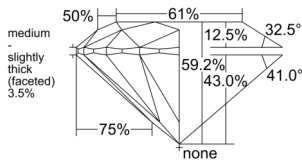

GIA®

FACSIMILE

GIA REPORT 1523961463

Verify this report at GIA.edu

GIA NATURAL DIAMOND DOSSIER®

August 18, 2025
GIA Report Number 1523961463
Shape and Cutting Style ..... Round Brilliant
Measurements ..... 4.83 - 4.86 x 2.87 mm

GRADING RESULTS

Carat Weight ..... 0.41 carat
Color Grade ..... F
Clarity Grade VVS1
Cut Grade ..... Excellent

ADDITIONAL GRADING INFORMATION

Polish ..... Excellent
Symmetry ..... Very Good
Fluorescence ..... Medium Blue
Clarity Characteristics ..... Pinpoint
Inscription(s): GIA 1523961463

PROPORTIONS

Profile to actual proportions

GRADING SCALES

GIA COLOR SCALE	GIA CLARITY SCALE	GIA CUT SCALE
COLOURLESS	FLAWLESS	EXCELLENT
D	INTERNALLY FLAWLESS	
E	VVS₁	VERY GOOD
F		
G	VVS₂	
H	VS₁	GOOD
I		
J	VS₂	
K	SI₁	FAIR
L		
M	SI₂	
N	I₁	POOR
O		
P	I₂	
Q	I₃	
R		
S		
T		
U		
V		
W		
X		
Y		
Z