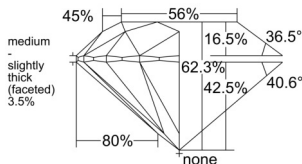

GIA®

FACSIMILE

GIA REPORT 1523970283

Verify this report at GIA.edu

GIA NATURAL DIAMOND DOSSIER®

July 31, 2025
GIA Report Number 1523970283
Shape and Cutting Style ..... Round Brilliant
Measurements ..... 4.55 - 4.56 x 2.84 mm

GRADING RESULTS

Carat Weight ..... 0.36 carat
Color Grade ..... E
Clarity Grade VVS1
Cut Grade ..... Excellent

ADDITIONAL GRADING INFORMATION

Polish ..... Excellent
Symmetry ..... Excellent
Fluorescence ..... Strong Blue
Clarity Characteristics ..... Pinpoint, Feather
Inscription(s): GIA 1523970283

PROPORTIONS

GRADING SCALES

GIA COLOR SCALE	GIA CLARITY SCALE	GIA CUT SCALE
COLOURLESS	FLAWLESS	EXCELLENT
E	INTERNALLY FLAWLESS	
F	VVS₁	VERY GOOD
G		
H	VVS₂	GOOD
I	VS₁	
J	VS₂	FAIR
K	SI₁	
L	SI₂	POOR
M	I₁	
N	I₂	
O	I₃	
P		
Q		
R		
S		
T		
U		
V		
W		
X		
Y		
Z