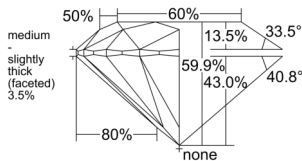

GIA®

FACSIMILE

GIA REPORT 1523977782

Verify this report at GIA.edu

GIA NATURAL DIAMOND DOSSIER®

August 07, 2025
GIA Report Number 1523977782
Shape and Cutting Style ..... Round Brilliant
Measurements ..... 5.77 - 5.80 x 3.47 mm

GRADING RESULTS

Carat Weight ..... 0.71 carat
Color Grade ..... E
Clarity Grade VVS1
Cut Grade ..... Excellent

ADDITIONAL GRADING INFORMATION

Polish ..... Excellent
Symmetry ..... Excellent
Fluorescence ..... Faint
Clarity Characteristics ..... Feather
Inscription(s): GIA 1523977782

PROPORTIONS

Profile to actual proportions