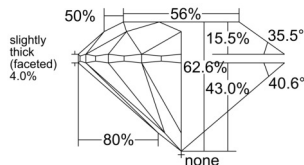

GIA®

FACSIMILE

GIA REPORT 1523985978

Verify this report at GIA.edu

GIA NATURAL DIAMOND DOSSIER®

August 21, 2025
GIA Report Number 1523985978
Shape and Cutting Style ..... Round Brilliant
Measurements ..... 5.94 - 5.98 x 3.73 mm

GRADING RESULTS

Carat Weight ..... 0.83 carat
Color Grade ..... D
Clarity Grade S11
Cut Grade ..... Excellent

ADDITIONAL GRADING INFORMATION

Polish ..... Excellent
Symmetry ..... Excellent
Fluorescence ..... Faint
Clarity Characteristics ..... Crystal
Inscription(s): GIA 1523985978

PROPORTIONS

Profile to actual proportions