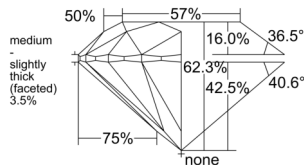

GIA®

FACSIMILE

GIA REPORT

1523986183

Verify this report at GIA.edu

GIA NATURAL DIAMOND DOSSIER®

August 21, 2025
GIA Report Number 1523986183
Shape and Cutting Style ..... Round Brilliant
Measurements ..... 5.17 - 5.21 x 3.24 mm

GRADING RESULTS

Carat Weight ..... 0.54 carat
Color Grade ..... F
Clarity Grade VS1
Cut Grade ..... Excellent

ADDITIONAL GRADING INFORMATION

Polish ..... Excellent
Symmetry ..... Excellent
Fluorescence ..... Medium Blue
Clarity Characteristics ..... Crystal, Pinpoint
Inscription(s): GIA 1523986183

PROPORTIONS

Profile to actual proportions

GRADING SCALES

GIA COLOR SCALE

COLORLESS	D
	E
	F
	G
	H
	I
	J
NEAR COLORLESS	K
	L
FAIN	M
	N
	O
	P
VERY LIGHT	Q
	R
	S
	T
	U
	V
	W
	X
	Y
LIGHT	Z

GIA CLARITY SCALE

FLAWLESS	INTERNAL FLAWLESS	
		FLAWLESS
VERY VERY SLIGHTLY INCLUDED	VVS₁	
	VVS₂	
VERY SLIGHTLY INCLUDED	VS₁	
	VS₂	
SLIGHTLY INCLUDED	SI₁	
	SI₂	
INCLUDED	I₁	
	I₂	
	I₃	

GIA CUT SCALE

EXCELLENT	
	VERY GOOD
GOOD	
FAIR	
POOR