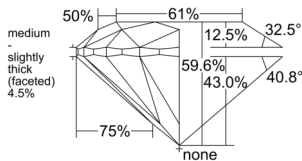

GIA®

FACSIMILE

GIA REPORT 1525092381

Verify this report at GIA.edu

GIA NATURAL DIAMOND DOSSIER®

May 08, 2025
GIA Report Number 1525092381
Shape and Cutting Style ..... Round Brilliant
Measurements ..... 5.09 - 5.16 x 3.06 mm

GRADING RESULTS

Carat Weight ..... 0.50 carat
Color Grade ..... H
Clarity Grade VS1
Cut Grade ..... Excellent

ADDITIONAL GRADING INFORMATION

Polish ..... Excellent
Symmetry ..... Very Good
Fluorescence ..... Faint
Clarity Characteristics.... Crystal, Indented Natural, Cloud, Needle
Inscription(s): GIA 1525092381

PROPORTIONS

Profile to actual proportions

GRADING SCALES

GIA COLOR SCALE	GIA CLARITY SCALE	GIA CUT SCALE	
D	FLAWLESS	EXCELLENT	
E	INTERNALLY FLAWLESS		
F		VVS₁	VERY GOOD
G	VVS₂		
H	VS₁	GOOD	
I	VS₂		
J	SI₁	FAIR	
K	SI₂		
L	I₁	POOR	
M			
N			
O	I₂		
P			
Q			
R	I₃		
S			
T			
U			
V			
W			
X			
Y			
Z