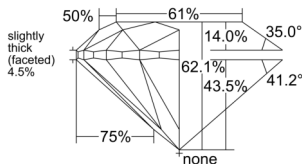

GIA®

FACSIMILE

GIA REPORT 1525114576

Verify this report at GIA.edu

GIA NATURAL DIAMOND DOSSIER®

May 13, 2025
GIA Report Number 1525114576
Shape and Cutting Style ..... Round Brilliant
Measurements ..... 5.63 - 5.67 x 3.51 mm

GRADING RESULTS

Carat Weight ..... 0.70 carat
Color Grade I
Clarity Grade VS1
Cut Grade ..... Excellent

ADDITIONAL GRADING INFORMATION

Polish ..... Excellent
Symmetry ..... Excellent
Fluorescence ..... Strong Blue
Clarity Characteristics ..... Cloud, Crystal
Inscription(s): GIA 1525114576

PROPORTIONS

Profile to actual proportions